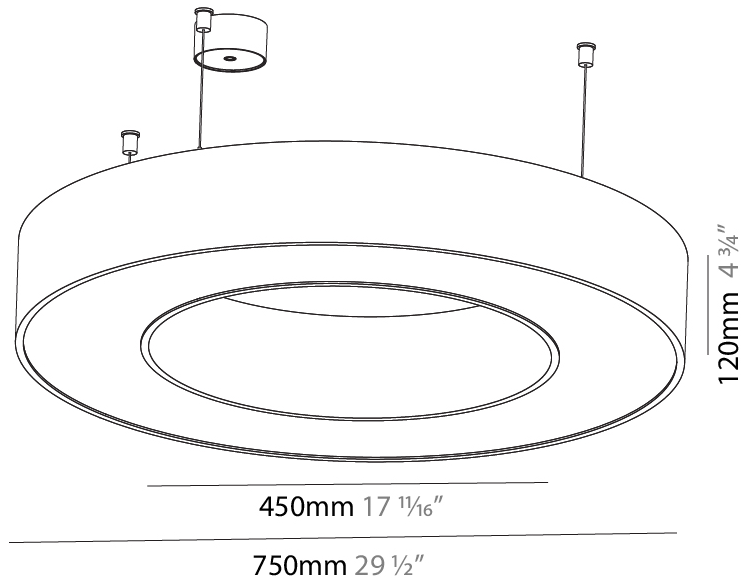

GENERAL

Series: Glorious
Subseries: Glorious 150
Partner: Prolicht
Division: Architectural
Installation: Suspension
Product Type: Pendant
Mounting Location: Ceiling
Light Distribution: Direct

PHYSICAL

Shape: Round
Diameter (mm): 750
Diameter (in): 29 1/2
Height (mm): 120
Height (in): 4 3/4
Max. Overall Height (mm): 2120
Max. Overall Height (in): 83 7/16
Weight (kg): 7.062
Weight (lbs): 15.56
Diffuser: PMMA - Opal or Micro-Prism
Fixture Finish: SSR / BKV / CWI / CRY / HAB / UFT / ITA / RUA / FTG / MYG / LOD / PUS / FRO / FUP / KIA / POP / BLS / SPG / MEY / GOH / CHC / COM / ABZ / JAG / OBR / MOS / ROR
Fixture Material: PMMA / Aluminum

ELECTRICAL

Lamp Type: LED (Zhaga Standard)
Input Wattage (W): 29.4
Total Output Wattage (W): 24 / 19.2 (3500K)
Dimming: Non-Dimming / Phase Dimming (120Vac only) / 0-10V Dimming
Driver Included: Yes
Driver Location: Integrated
Driver Type: Constant Current
Driver Class: Class 2
Input Voltage (V): 120 - 277
Constant Current (MA): 350 / 600 (3500K)

LED

Color Temperature (°K): 2700 / 3000 / 3500 / 4000
Max. Delivered Lumen (lm): Max 2672
Nominal Lumen (lm): Max 4030
CRI: >90 CRI
Efficiency (%): 65
Lamp Life (hrs): 50000

OPTICAL

RATINGS AND CERTIFICATIONS

Certified By: Certified for North American Standards
IP rating: IP20