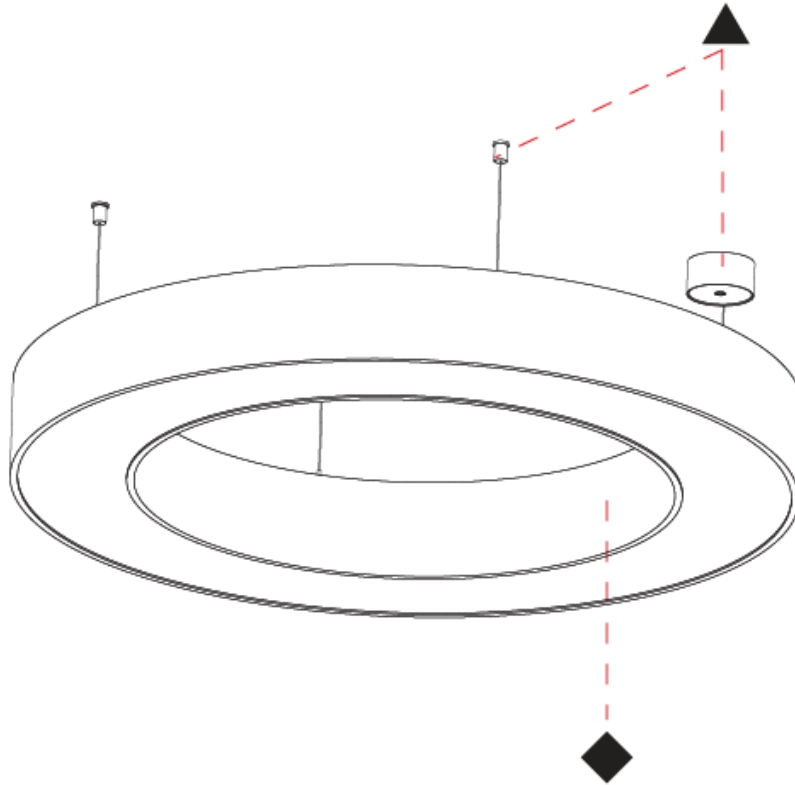

GLORIOUS 150 SUSPENSION

A30229-

PROJECT _____

TYPE _____

SPECIFIER _____

QUANTITY _____

DATE _____

A