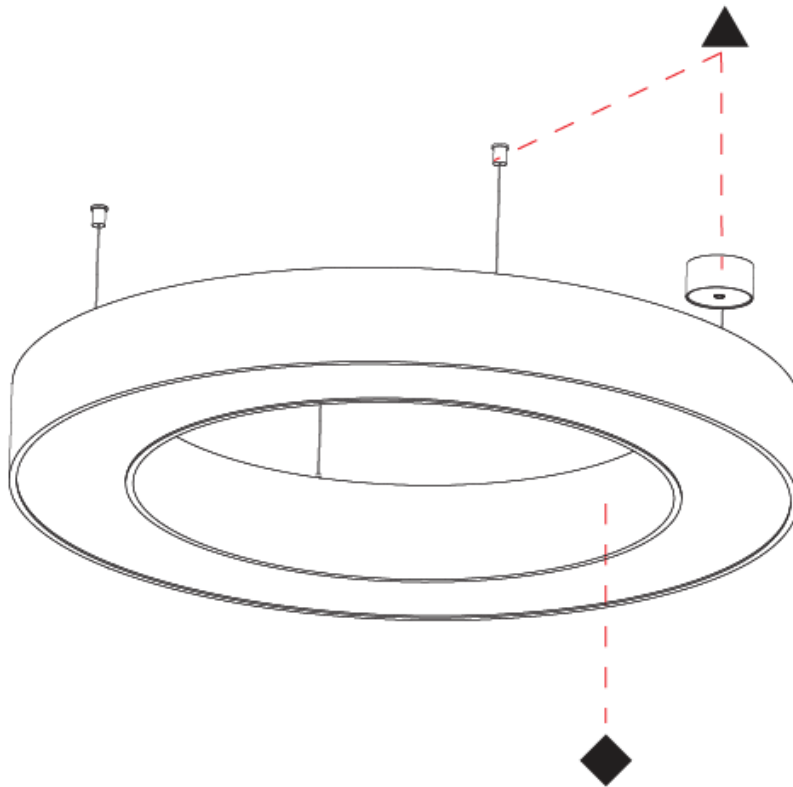

GLORIOUS 150 SUSPENSION

A30303-

PROJECT	_____
TYPE	_____
SPECIFIER	_____
QUANTITY	_____
DATE	_____

A