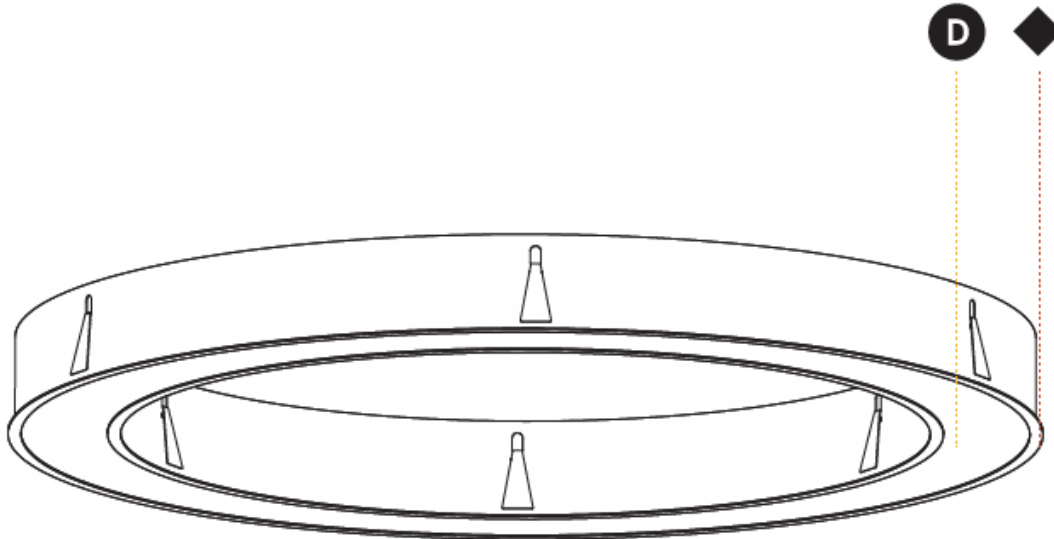

GLORIOUS 150 RECESSED

A37502-

PROJECT	_____
TYPE	_____
SPECIFIER	_____
QUANTITY	_____
DATE	_____

A