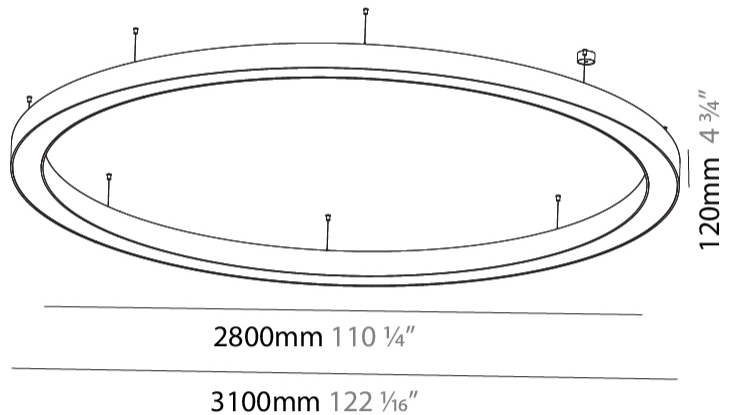

GENERAL

Series: Glorious
Subseries: Glorious 150
Partner: Prolicht
Division: Architectural
Installation: Suspension
Product Type: Pendant
Mounting Location: Ceiling
Light Distribution: Direct

PHYSICAL

Shape: Round
Diameter (mm): 3100
Diameter (in): 122 1/16
Depth (mm): 120
Depth (in): 4 3/4
Max. Overall Height (mm): 2120
Max. Overall Height (in): 83 7/16
Weight (kg): 39.1
Weight (lbs): 86.02
Diffuser: PMMA - Opal or Micro-Prism
Fixture Finish: [SSR / BKV / CWI / CRY / HAB / UFT / ITA / RUA / FTG / MYG / LOD / PUS / FRO / FUP / KIA / POP / BLS / SPG / MEY / GOH / CHC / COM / ABZ / JAG / OBR / MOS / ROR](#)
Fixture Material: PMMA / Aluminum

ELECTRICAL

Lamp Type: LED (Zhaga Standard)
Input Wattage (W): 156.6
Total Output Wattage (W): 128 / 102.4 (3500K)
Dimming: [0-10V Dimming / Phase Dimming (120Vac Only)](#)
Driver Included: Yes
Driver Location: Integrated
Driver Type: Constant Current
Driver Class: Class 2
Input Voltage (V): 120 - 277
Constant Current (MA): 350 / 800 (3500K)

LED

Color Temperature (°K): 2700 / 3000 / 3500 / 4000
Max. Delivered Lumen (lm): Max 22676 (13971 Dir / 8705 Ind)
Nominal Lumen (lm): Max 32240
CRI: >90 CRI
Efficiency (%): 65
Lamp Life (hrs): 50000

OPTICAL

RATINGS AND CERTIFICATIONS

Certified By: Certified for North American Standards
IP rating: IP20