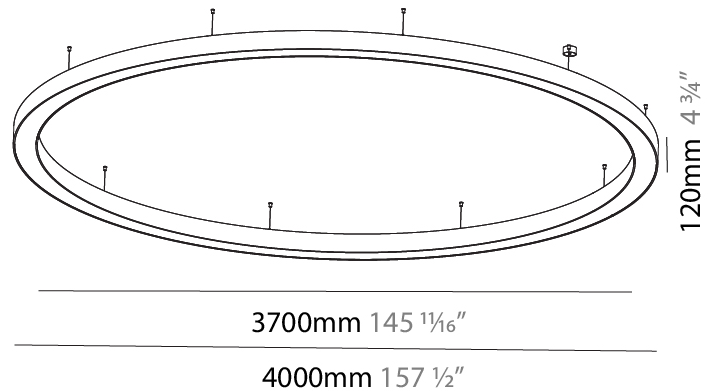

GENERAL

Series: Glorious
Subseries: Glorious 150
Partner: Prolicht
Division: Architectural
Installation: Suspension
Product Type: Pendant
Mounting Location: Ceiling
Light Distribution: Direct

PHYSICAL

Shape: Round
Diameter (mm): 4000
Diameter (in): 157 1/2
Height (mm): 120
Height (in): 4 3/4
Max. Overall Height (mm): 2120
Max. Overall Height (in): 83 7/16
Weight (kg): 50.71
Weight (lbs): 111.98
Diffuser: PMMA - Opal or Micro-Prism
Fixture Finish: SSR / BKV / CWI / CRY / HAB / UFT / ITA / RUA / FTG / MYG / LOD / PUS / FRO / FUP / KIA / POP / BLS / SPG / MEY / GOH / CHC / COM / ABZ / JAG / OBR / MOS / ROR
Fixture Material: PMMA / Aluminum

ELECTRICAL

Lamp Type: LED (Zhaga Standard)
Input Wattage (W): 195.8
Total Output Wattage (W): 160 / 128 (3500K)
Dimming: 0-10V Dimming / Phase Dimming (120Vac Only)
Driver Included: Yes
Driver Location: Integrated
Driver Type: Constant Curren
Driver Class: Class 2
Input Voltage (V): 120 - 277
Constant Current (MA): 350 / 1000 (3500K)

LED

Color Temperature (°K): 2700 / 3000 / 3500 / 4000
Max. Delivered Lumen (lm): Max 19148
Nominal Lumen (lm): Max 26867
CRI: >90 CRI
Efficiency (%): 0.65
Lamp Life (hrs): 50000

OPTICAL

RATINGS AND CERTIFICATIONS

Certified By: Certified for North American Standards
IP rating: IP20