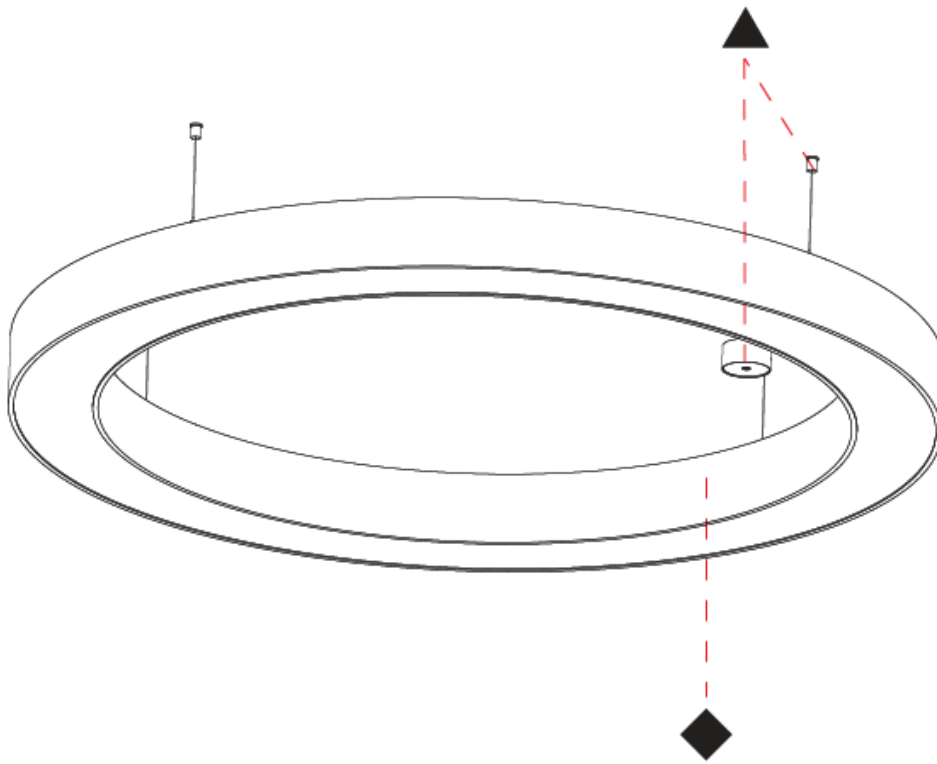

GLORIOUS 150 SUSPENSION

A30315-

PROJECT	_____
TYPE	_____
SPECIFIER	_____
QUANTITY	_____
DATE	_____

A