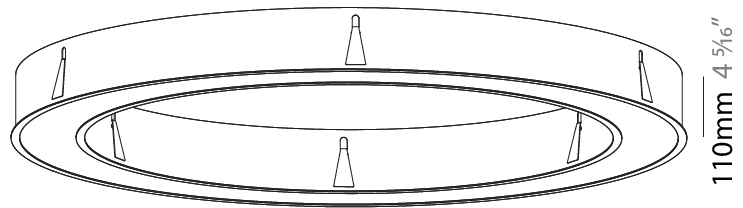

GENERAL

Series: Glorious
Subseries: Glorious 150
Partner: Prolicht
Division: Architectural
Installation: Recessed
Product Type: Ceiling Recessed
Mounting Location: Ceiling
Light Distribution: Direct

PHYSICAL

Shape: Round
Diameter (mm): 1570
Diameter (in): 61 13/16
Height (mm): 110
Height (in): 4 5/16
Min. Recessing Depth (mm): 120
Min. Recessing Depth (in): 4 3/4
Weight (kg): 16.624
Weight (lbs): 36.65
Diffuser: PMMA - Opal or Micro-Prism
Fixture Finish: SSR / BKV / CWI / CRY / HAB / UFT / ITA / RUA / FTG / MYG / LOD / PUS / FRO / FUP / KIA / POP / BLS / SPG / MEY / GOH / CHC / COM / ABZ / JAG / OBR / MOS / ROR
Fixture Material: PMMA / Aluminum
Cut-out Measurements: Dia. 1560mm / 61 7/16"

ELECTRICAL

Lamp Type: LED (Zhaga Standard)
Input Wattage (W): 73.4
Total Output Wattage (W): 60 / 48 (3500K)
Dimming: 0-10V Dimming / Phase Dimming (120Vac Only)
Driver Included: Yes
Driver Location: Integrated
Driver Type: Constant Current - 120 / 277Vac
Driver Class: Class 2
Input Voltage (V): 120 - 277
Constant Current (MA): 350 / 700/800 (3500K)

LED

Color Temperature (°K): 2700 / 3000 / 3500 / 4000
Max. Delivered Lumen (lm): Max 6881
Nominal Lumen (lm): Max 10075
CRI: >90 CRI
Efficiency (%): 65
Lamp Life (hrs): 50000

OPTICAL

RATINGS AND CERTIFICATIONS

Certified By: Certified for North American Standards
IP rating: IP20

Ø 1228mm 48 3/8"

Ø 1570mm 61 13/16"

1560mm x 1240mm
61 7/16" x 48 13/16"

120mm
4 3/4"

10 - 15mm
3/8" - 9/16"