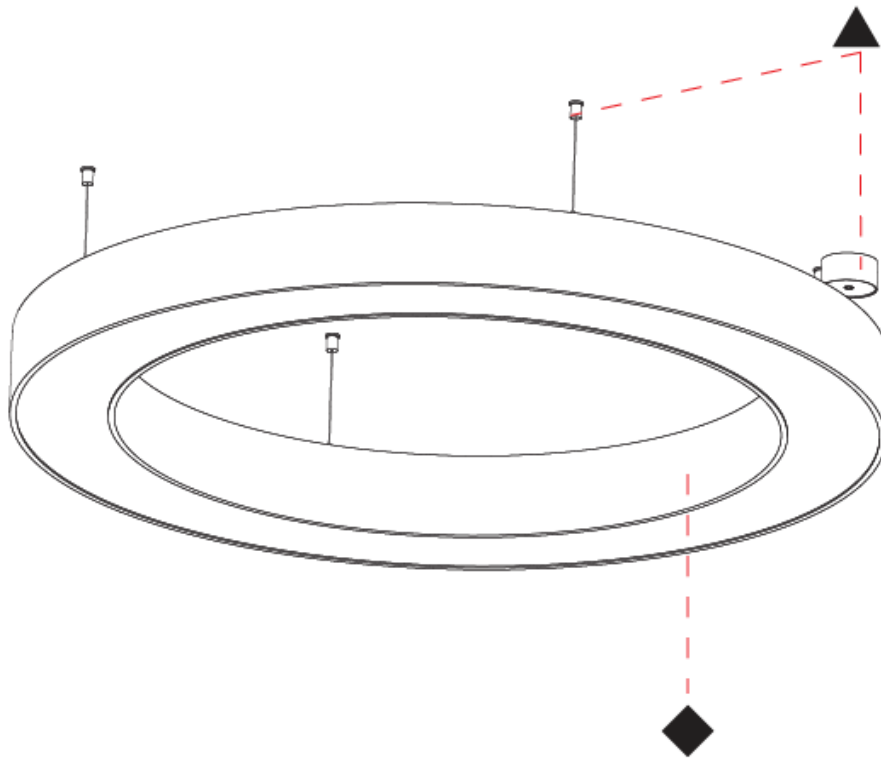

GLORIOUS 150 SUSPENSION

A30231-

PROJECT	_____
TYPE	_____
SPECIFIER	_____
QUANTITY	_____
DATE	_____

A