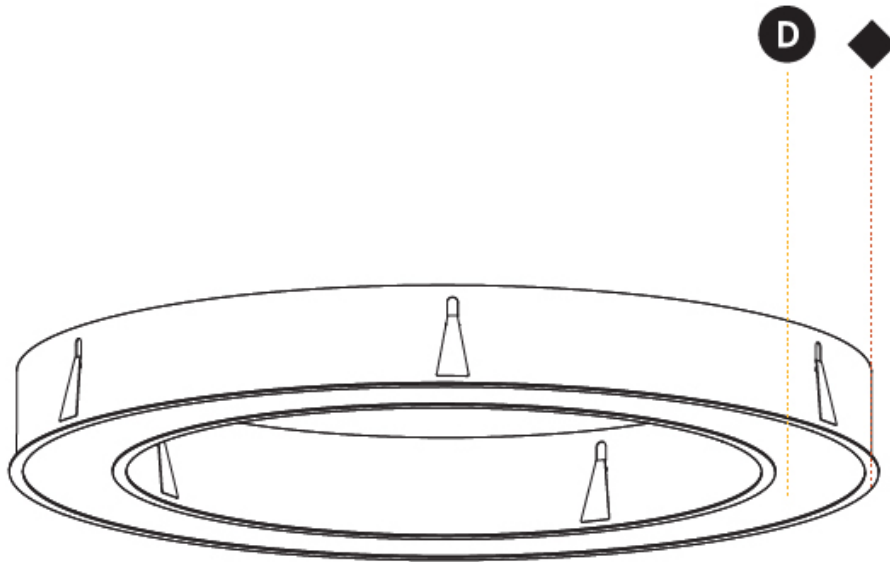

GLORIOUS 150 RECESSED

A37507-

PROJECT _____

TYPE _____

SPECIFIER _____

QUANTITY _____

DATE _____

A