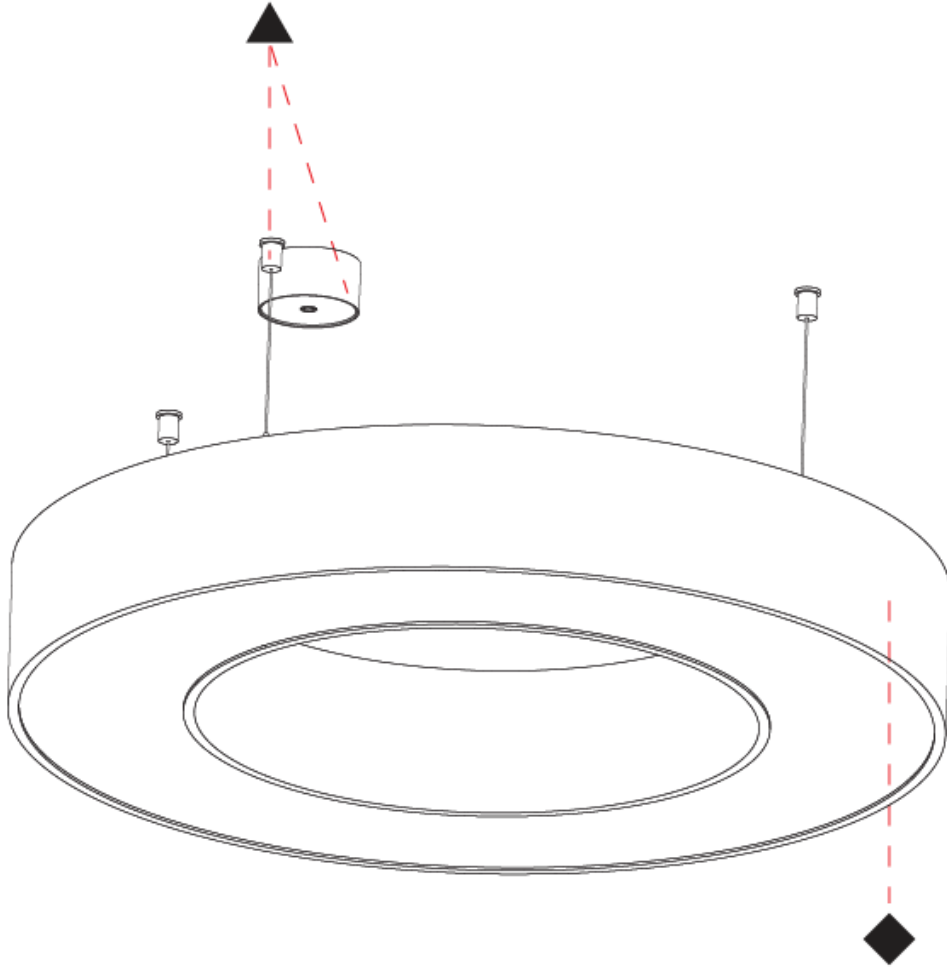

GLORIOUS 150 SUSPENSION

A30201-

PROJECT _____

TYPE _____

SPECIFIER _____

QUANTITY _____

DATE _____

A