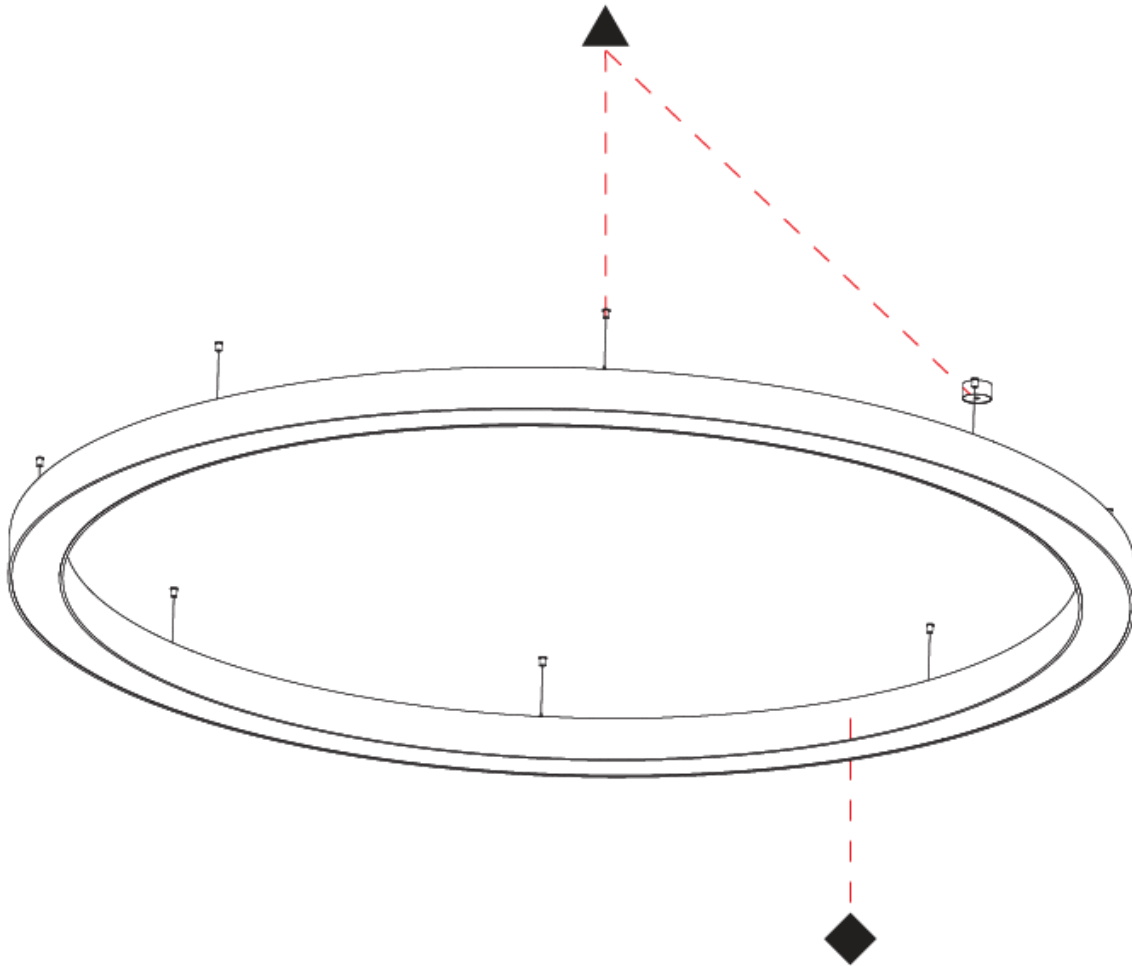

GLORIOUS 150 SUSPENSION

A30184-

PROJECT	_____
TYPE	_____
SPECIFIER	_____
QUANTITY	_____
DATE	_____

A