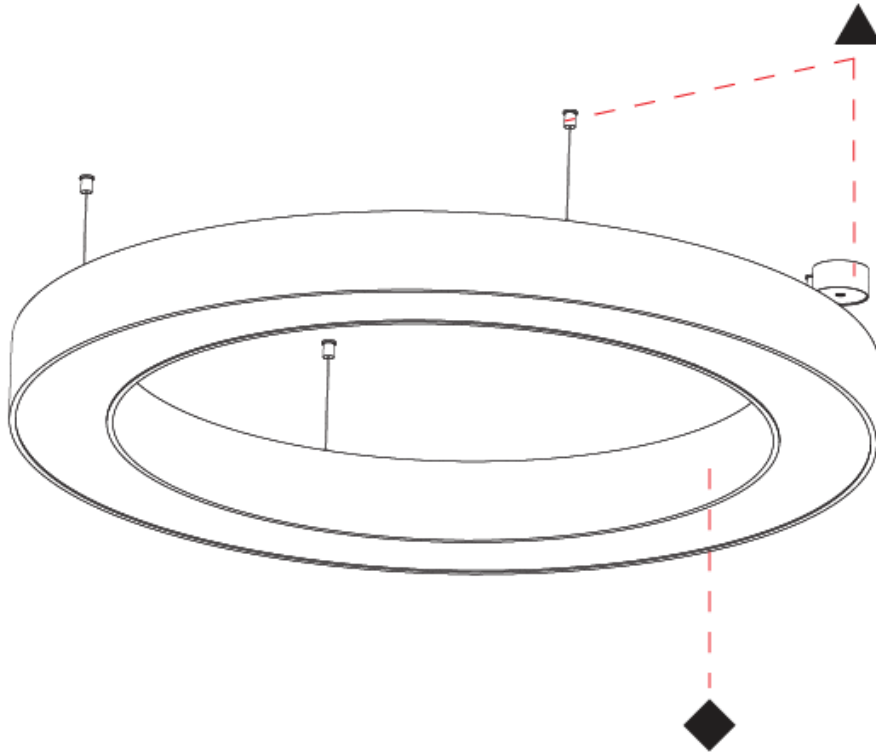

GLORIOUS 150 SUSPENSION

A30309-

PROJECT	_____
TYPE	_____
SPECIFIER	_____
QUANTITY	_____
DATE	_____

A