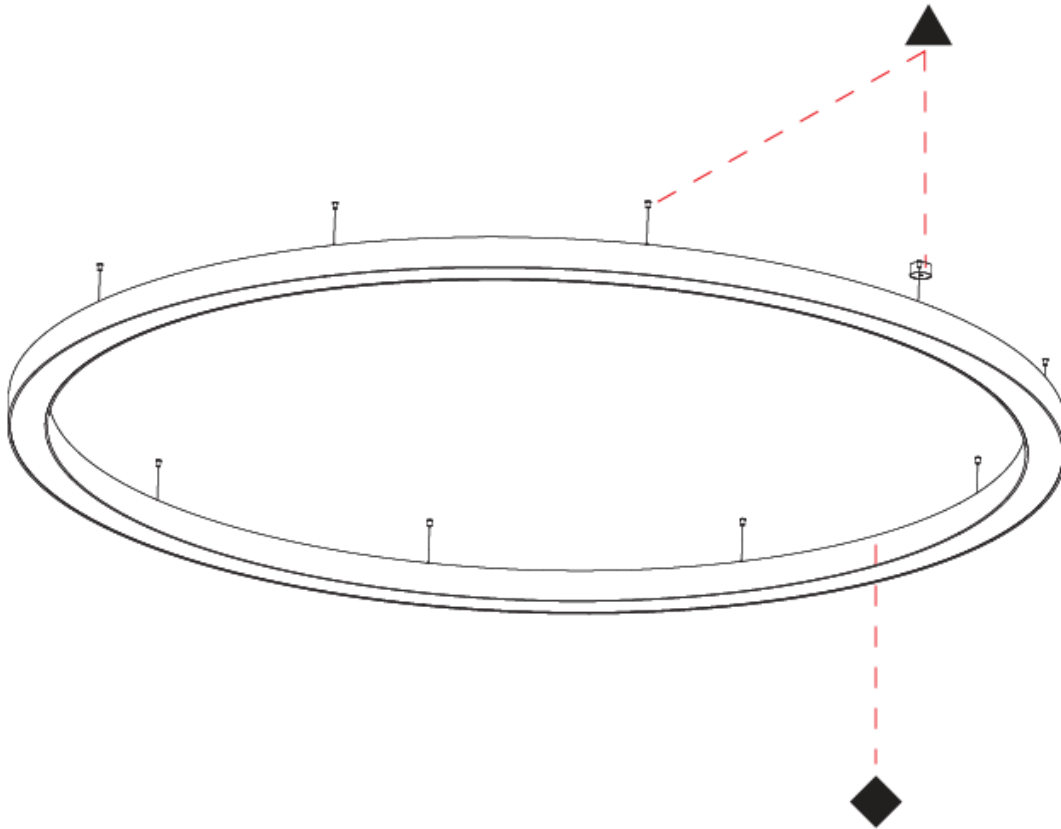

GLORIOUS 150 SUSPENSION

A30202-

PROJECT	_____
TYPE	_____
SPECIFIER	_____
QUANTITY	_____
DATE	_____

A