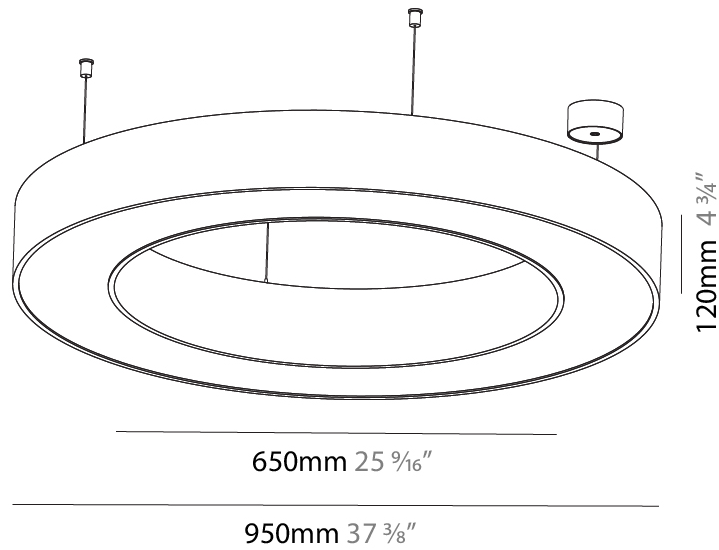

GENERAL

Series: Glorious
Subseries: Glorious 150
Partner: Prolicht
Division: Architectural
Installation: Suspension
Product Type: Pendant
Mounting Location: Ceiling
Light Distribution: Direct

PHYSICAL

Shape: Round
Diameter (mm): 950
Diameter (in): 37 ³/₈
Height (mm): 120
Height (in): 4 ³/₄
Max. Overall Height (mm): 2120
Max. Overall Height (in): 83 ⁷/₁₆
Weight (kg): 9.172
Weight (lbs): 20.22
Diffuser: [PMMA - Opal or Micro-Prism](#)
Fixture Finish: [SSR / BKV / CWI / CRY / HAB / UFT / ITA / RUA / FTG / MYG / LOD / PUS / FRO / FUP / KIA / POP / BLS / SPG / MEY / GOH / CHC / COM / ABZ / JAG / OBR / MOS / ROR](#)
Fixture Material: [PMMA / Aluminum](#)

ELECTRICAL

Lamp Type: LED (Zhaga Standard)
Input Wattage (W): 44.1
Total Output Wattage (W): 36 / 28.8 (3500K)
Dimming: [0-10V Dimming / Phase Dimming (120Vac Only)](#)
Driver Included: Yes
Driver Location: Integrated
Driver Type: Constant Current
Driver Class: Class 2
Input Voltage (V): 120 - 277
Constant Current (MA): 350 / 900 (3500K)

LED

Color Temperature (°K): [2700 / 3000 / 3500 / 4000](#)
Max. Delivered Lumen (lm): Max 4008
Nominal Lumen (lm): Max 6045
CRI: >90 CRI
Efficiency (%): 65
Lamp Life (hrs): 50000

OPTICAL

RATINGS AND CERTIFICATIONS

Certified By: Certified for North American Standards
IP rating: IP20