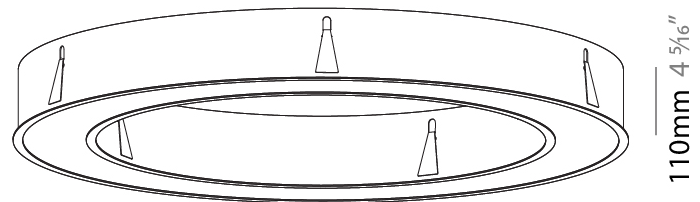

GENERAL

Series: Glorious
Subseries: Glorious 150
Partner: Prolicht
Division: Architectural
Installation: Recessed
Product Type: Ceiling Recessed
Mounting Location: Ceiling
Light Distribution: Direct

PHYSICAL

Shape: Round
Diameter (mm): 1270
Diameter (in): 50
Height (mm): 110
Height (in): 4 5/16
Min. Recessing Depth (mm): 120
Min. Recessing Depth (in): 4 3/4
Weight (kg): 15.446
Weight (lbs): 34.05
Diffuser: PMMA - Opal or Micro-Prism
Fixture Finish: SSR / BKV / CWI / CRY / HAB / UFT / ITA / RUA / FTG / MYG / LOD / PUS / FRO / FUP / KIA / POP / BLS / SPG / MEY / GOH / CHC / COM / ABZ / JAG / OBR / MOS / ROR
Fixture Material: PMMA / Aluminum
Cut-out Measurements: Dia. 1260mm / 49 5/8"

ELECTRICAL

Lamp Type: LED (Zhaga Standard)
Input Wattage (W): 58.7
Total Output Wattage (W): 48 / 38.4 (3500K)
Dimming: 0-10V Dimming / Phase Dimming (120Vac Only)
Driver Included: Yes
Driver Location: Integrated
Driver Type: Constant Current - 120 / 277Vac
Driver Class: Class 2
Input Voltage (V): 120 - 277
Constant Current (MA): 350 / 600 (3500K)

LED

Color Temperature (°K): 2700 / 3000 / 3500 / 4000
Max. Delivered Lumen (lm): Max 5345
Nominal Lumen (lm): Max 8060
CRI: >90 CRI
Efficiency (%): 65
Lamp Life (hrs): 50000

OPTICAL

RATINGS AND CERTIFICATIONS

Certified By: Certified for North American Standards
IP rating: IP20

Ø 928mm 36 1/16"

Ø 1270mm 50 "

110mm 4 5/16"

1260mm x 940mm
49 5/8" x 37"

120mm
4 3/4"

10 - 15mm
3/8" - 9/16"