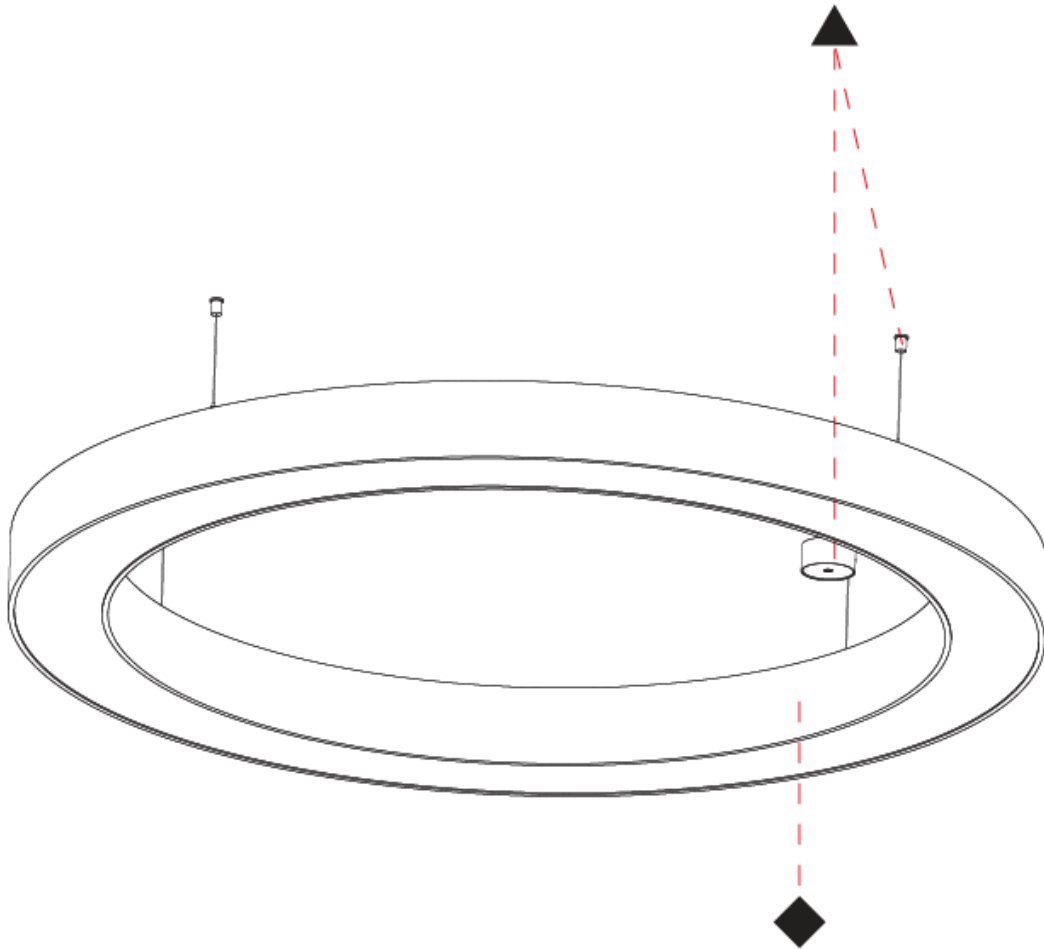

GLORIOUS 150 SUSPENSION

A30233-

PROJECT	_____
TYPE	_____
SPECIFIER	_____
QUANTITY	_____
DATE	_____

A