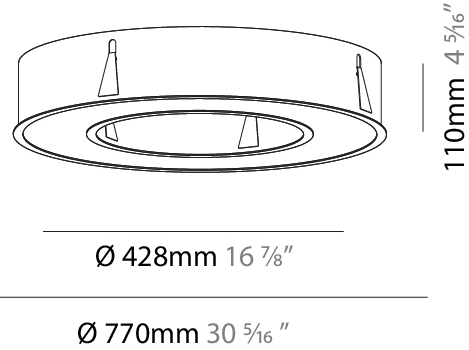

GENERAL

Series: Glorious
Subseries: Glorious 150
Partner: Prolicht
Division: Architectural
Installation: Recessed
Product Type: Ceiling Recessed
Mounting Location: Ceiling
Light Distribution: Direct

PHYSICAL

Shape: Round
Diameter (mm): 770
Diameter (in): 30 ⁵/₁₆"
Height (mm): 110
Height (in): 4 ⁵/₁₆"
Min. Recessing Depth (mm): 120
Min. Recessing Depth (in): 4 ³/₄"
Weight (kg): 9.285
Weight (lbs): 20.47
Diffuser: PMMA - Opal or Micro-Prism
Fixture Finish: SSR / BKV / CWI / CRY / HAB / UFT / ITA / RUA / FTG / MYG / LOD / PUS / FRO / FUP / KIA / POP / BLS / SPG / MEY / GOH / CHC / COM / ABZ / JAG / OBR / MOS / ROR
Fixture Material: PMMA / Aluminum
Cut-out Measurements: Dia. 760mm / 29 15/16"

ELECTRICAL

Lamp Type: LED (Zhaga Standard)
Input Wattage (W): 29.1
Total Output Wattage (W): 24 / 19.2 (3500K)
Dimming: 0-10V Dimming / Phase Dimming (120Vac Only)
Driver Included: Yes
Driver Location: Integrated
Driver Type: Constant Current - 120 / 277Vac
Driver Class: Class 2
Input Voltage (V): 120 - 277
Constant Current (MA): 350 / 600 (3500K)

LED

Color Temperature (°K): 2700 / 3000 / 3500 / 4000
Max. Delivered Lumen (lm): Max 2672
Nominal Lumen (lm): Max 4030
CRI: >90 CRI
Efficiency (%): 65
Lamp Life (hrs): 50000

OPTICAL

RATINGS AND CERTIFICATIONS

Certified By: Certified for North American Standards
IP rating: IP20

PROJECT
TYPE
SPECIFIER
QUANTITY
DATE

760mm x 440mm
29 15/16" x 17 5/16"

120mm
4 3/4"

10 - 15mm
3/8" - 9/16"