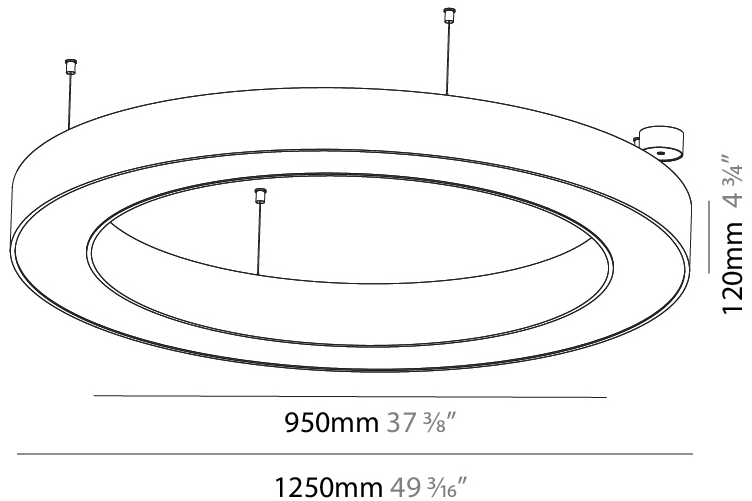

GENERAL

Series: Glorious
Subseries: Glorious 150
Partner: Prolicht
Division: Architectural
Installation: Suspension
Product Type: Pendant
Mounting Location: Ceiling
Light Distribution: Direct / Indirect

PHYSICAL

Shape: Round
Diameter (mm): 1250
Diameter (in): 49 ³/₁₆
Height (mm): 120
Height (in): 4 ³/₄
Max. Overall Height (mm): 2120
Max. Overall Height (in): 83 ⁷/₁₆
Weight (kg): 13.475
Weight (lbs): 29.70
Diffuser: [PMMA - Opal or Micro-Prism](#)
Fixture Finish: [SSR / BKV / CWI / CRY / HAB / UFT / ITA / RUA / FTG / MYG / LOD / PUS / FRO / FUP / KIA / POP / BLS / SPG / MEY / GOH / CHC / COM / ABZ / JAG / OBR / MOS / ROR](#)
Fixture Material: PMMA / Aluminum

ELECTRICAL

Lamp Type: LED (Zhaga Standard)
Input Wattage (W): 88.1
Total Output Wattage (W): 72 / 57.6 (3500K)
Dimming: [0-10V Dimming / Phase Dimming (120Vac Only)](#)
Driver Included: Yes
Driver Location: Integrated
Driver Type: Constant Current
Driver Class: Class 2
Input Voltage (V): 120 - 277
Constant Current (MA): 350 / 1200/600 (3500K)

LED

Color Temperature (°K): 2700 / 3000 / 3500 / 4000
Max. Delivered Lumen (lm): Max 8609 (5345 Dir / 3264 Ind)
Nominal Lumen (lm): Max 12090
CRI: >90 CRI
Efficiency (%): 68
Lamp Life (hrs): 50000

OPTICAL

RATINGS AND CERTIFICATIONS

Certified By: Certified for North American Standards
IP rating: IP20