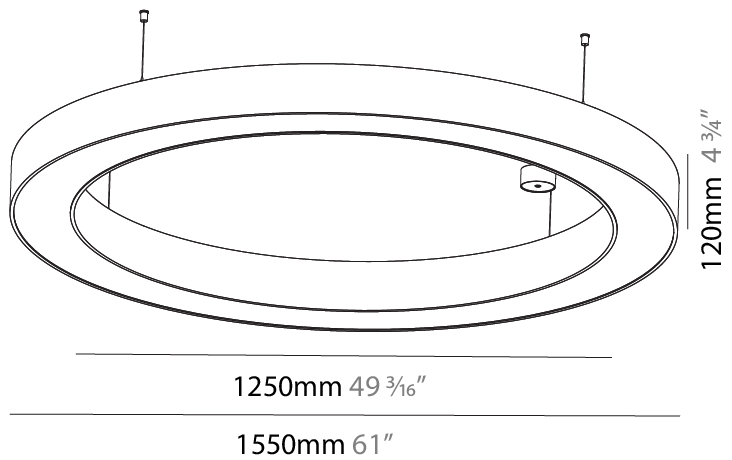

GENERAL

Series: Glorious
Subseries: Glorious 150
Partner: Prolicht
Division: Architectural
Installation: Suspension
Product Type: Pendant
Mounting Location: Ceiling
Light Distribution: Direct / Indirect

PHYSICAL

Shape: Round
Diameter (mm): 1550
Diameter (in): 61
Height (mm): 120
Height (in): 4 ¾
Max. Overall Height (mm): 2120
Max. Overall Height (in): 83 ⅞
Weight (kg): 16.737
Weight (lbs): 36.90
Diffuser: [PMMA - Opal or Micro-Prism](#)
Fixture Finish: [SSR / BKV / CWI / CRY / HAB / UFT / ITA / RUA / FTG / MYG / LOD / PUS / FRO / FUP / KIA / POP / BLS / SPG / MEY / GOH / CHC / COM / ABZ / JAG / OBR / MOS / ROR](#)
Fixture Material: [PMMA / Aluminum](#)

ELECTRICAL

Lamp Type: LED (Zhaga Standard)
Input Wattage (W): 107.7
Total Output Wattage (W): 88 / 70.4 (3500K)
Dimming: [0-10V Dimming / Phase Dimming (120Vac Only)](#)
Driver Included: Yes
Driver Location: Integrated
Driver Type: Constant Current - 120 / 277Vac
Driver Class: Class 2
Input Voltage (V): 120 - 277
Constant Current (MA): 350 / 700/800 (3500K)

LED

Color Temperature (°K): [2700 / 3000 / 3500 / 4000](#)
Max. Delivered Lumen (lm): Max 10489 (6681 Dir / 3808 Ind)
Nominal Lumen (lm): Max 14777
CRI: >90 CRI
Efficiency (%): 68
Lamp Life (hrs): 50000

OPTICAL

RATINGS AND CERTIFICATIONS

Certified By: Certified for North American Standards
IP rating: IP20