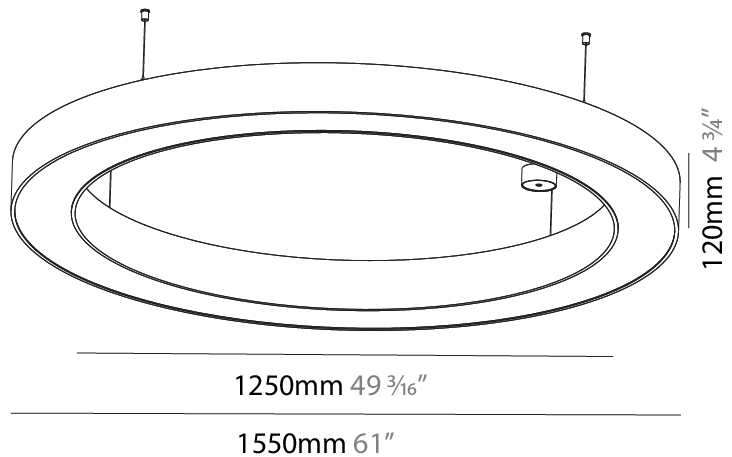

GENERAL

Series: Glorious
Subseries: Glorious 150
Partner: Prolicht
Division: Architectural
Installation: Suspension
Product Type: Pendant
Mounting Location: Ceiling
Light Distribution: Direct

PHYSICAL

Shape: Round
Diameter (mm): 1550
Diameter (in): 61
Height (mm): 120
Height (in): 4 ¾
Max. Overall Height (mm): 2120
Max. Overall Height (in): 83 ⅞
Weight (kg): 16.737
Weight (lbs): 36.82
Diffuser: [PMMA - Opal or Micro-Prism](#)
Fixture Finish: [SSR / BKV / CWI / CRY / HAB / UFT / ITA / RUA / FTG / MYG / LOD / PUS / FRO / FUP / KIA / POP / BLS / SPG / MEY / GOH / CHC / COM / ABZ / JAG / OBR / MOS / ROR](#)
Fixture Material: [PMMA / Aluminum](#)

ELECTRICAL

Lamp Type: LED (Zhaga Standard)
Input Wattage (W): 73.4
Total Output Wattage (W): 60 / 48 (3500K)
Dimming: [0-10V Dimming / Phase Dimming (120Vac Only)](#)
Driver Included: Yes
Driver Location: Integrated
Driver Type: Constant Current
Driver Class: Class 2
Input Voltage (V): 120 - 277
Constant Current (mA): 350 / 700/800 (3500K)

LED

Color Temperature (°K): [2700 / 3000 / 3500 / 4000](#)
Max. Delivered Lumen (lm): Max 6681
Nominal Lumen (lm): Max 10075
CRI: >90 CRI
Efficiency (%): 0.65
Lamp Life (hrs): 50000

OPTICAL

RATINGS AND CERTIFICATIONS

Certified By: Certified for North American Standards
IP rating: IP20