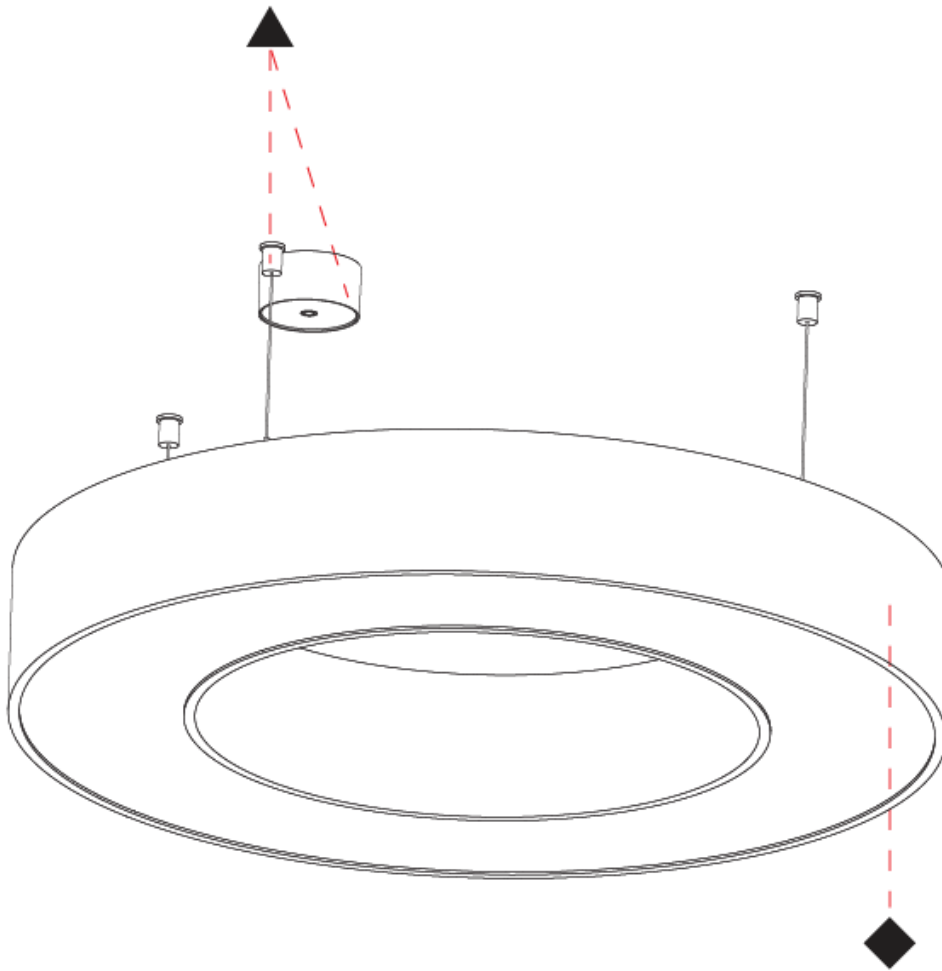

GLORIOUS 150 SUSPENSION

A30297-

PROJECT	_____
TYPE	_____
SPECIFIER	_____
QUANTITY	_____
DATE	_____

A