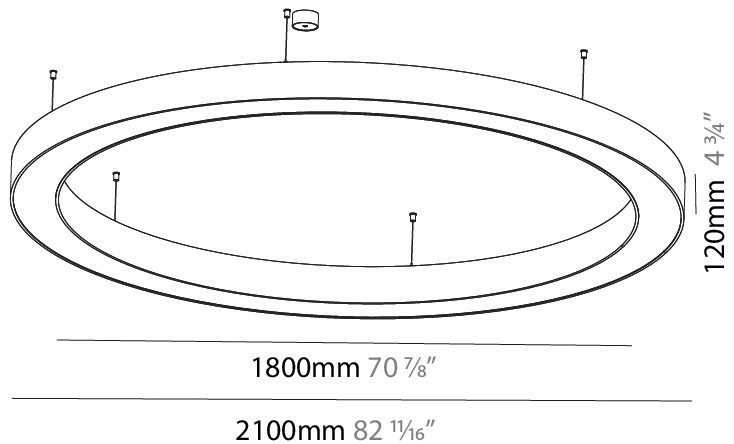

GENERAL

Series: Glorious
Subseries: Glorious 150
Partner: Prolicht
Division: Architectural
Installation: Suspension
Product Type: Pendant
Mounting Location: Ceiling
Light Distribution: Direct

PHYSICAL

Shape: Round
Diameter (mm): 2100
Diameter (in): 82 11/16
Height (mm): 120
Height (in): 4 3/4
Max. Overall Height (mm): 2120
Max. Overall Height (in): 83 7/16
Weight (kg): 25.9
Weight (lbs): 56.98
Diffuser: PMMA - Opal or Micro-Prism
Fixture Finish: SSR / BKV / CWI / CRY / HAB / UFT / ITA / RUA / FTG / MYG / LOD / PUS / FRO / FUP / KIA / POP / BLS / SPG / MEY / GOH / CHC / COM / ABZ / JAG / OBR / MOS / ROR
Fixture Material: PMMA / Aluminum

ELECTRICAL

Lamp Type: LED (Zhaga Standard)
Input Wattage (W): 102.8
Total Output Wattage (W): 84 / 67.2 (3500K)
Dimming: 0-10V Dimming / Phase Dimming (120Vac Only)
Driver Included: Yes
Driver Location: Integrated
Driver Type: Constant Current
Driver Class: Class 2
Input Voltage (V): 120 - 277
Constant Current (MA): 350 / 700 (3500K)

LED

Color Temperature (°K): 2700 / 3000 / 3500 / 4000
Max. Delivered Lumen (lm): Max 10053
Nominal Lumen (lm): Max 14105
CRI: >90 CRI
Efficiency (%): 65
Lamp Life (hrs): 50000

OPTICAL

RATINGS AND CERTIFICATIONS

Certified By: Certified for North American Standards
IP rating: IP20