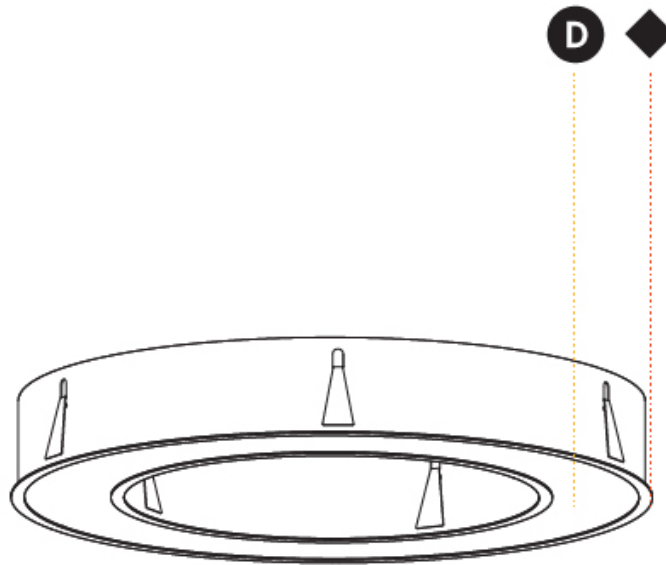

GLORIOUS 150 RECESSED

A37505-

PROJECT

TYPE

SPECIFIER

QUANTITY

DATE