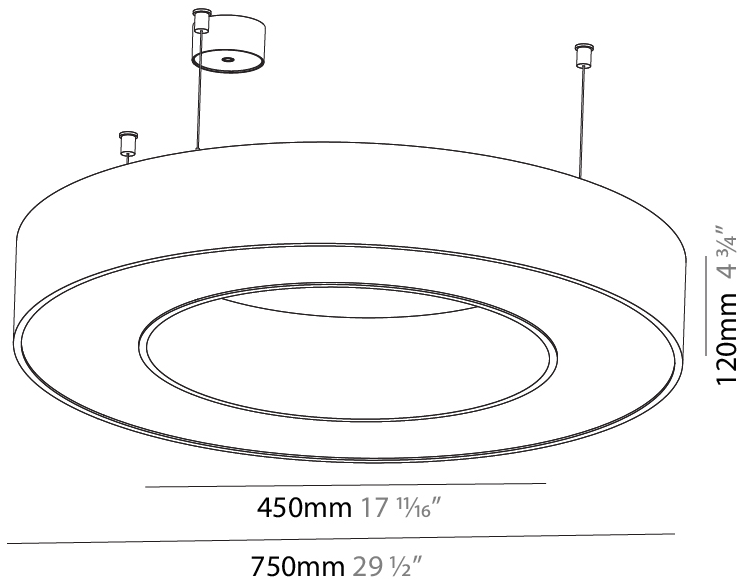

GENERAL

Series: Glorious
Subseries: Glorious 150
Partner: Prolicht
Division: Architectural
Installation: Suspension
Product Type: Pendant
Mounting Location: Ceiling
Light Distribution: Direct / Indirect

PHYSICAL

Shape: Round
Diameter (mm): 750
Diameter (in): 29 1/2
Height (mm): 120
Height (in): 4 3/4
Max. Overall Height (mm): 2120
Max. Overall Height (in): 83 7/16
Weight (kg): 7.675
Weight (lbs): 16.9
Diffuser: [PMMA - Opal or Micro-Prism](#)
Fixture Finish: [SSR / BKV / CWI / CRY / HAB / UFT / ITA / RUA / FTG / MYG / LOD / PUS / FRO / FUP / KIA / POP / BLS / SPG / MEY / GOH / CHC / COM / ABZ / JAG / OBR / MOS / ROR](#)
Fixture Material: [PMMA / Aluminum](#)

ELECTRICAL

Lamp Type: LED (Zhaga Standard)
Input Wattage (W): 44.1
Total Output Wattage (W): 40 / 32 (3500K)
Dimming: [0-10V Dimming / Phase Dimming (120Vac Only)](#)
Driver Included: Yes
Driver Location: Integrated
Driver Type: Constant Current
Driver Class: Class 2
Input Voltage (V): 120 - 277
Constant Current (MA): 350 / 600/400 (3500K)

LED

Color Temperature (°K): 2700 / 3000 / 3500 / 4000
Max. Delivered Lumen (lm): Max 4304 (2672 Dir/1632 Ind)
Nominal Lumen (lm): Max 6045
CRI: >90 CRI
Efficiency (%): 71
Lamp Life (hrs): 50000

OPTICAL

RATINGS AND CERTIFICATIONS

Certified By: Certified for North American Standards
IP rating: IP20