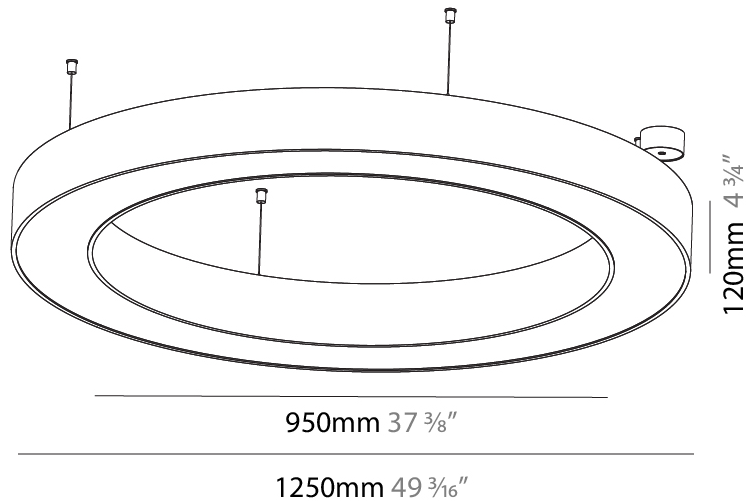

GENERAL

Series: Glorious
Subseries: Glorious 150
Partner: Prolicht
Division: Architectural
Installation: Suspension
Product Type: Pendant
Mounting Location: Ceiling
Light Distribution: Direct

PHYSICAL

Shape: Round
Diameter (mm): 1250
Diameter (in): 49 3/16
Height (mm): 120
Height (in): 4 3/4
Max. Overall Height (mm): 2120
Max. Overall Height (in): 83 7/16
Weight (kg): 12.847
Weight (lbs): 28.26
Diffuser: [PMMA - Opal or Micro-Prism](#)
Fixture Finish: [SSR / BKV / CWI / CRY / HAB / UFT / ITA / RUA / FTG / MYG / LOD / PUS / FRO / FUP / KIA / POP / BLS / SPG / MEY / GOH / CHC / COM / ABZ / JAG / OBR / MOS / ROR](#)
Fixture Material: [PMMA / Aluminum](#)

ELECTRICAL

Lamp Type: LED (Zhaga Standard)
Input Wattage (W): 58.7
Total Output Wattage (W): 48 / 38.4 (3500K)
Dimming: [0-10V Dimming / Phase Dimming (120Vac Only)](#)
Driver Included: Yes
Driver Location: Integrated
Driver Type: Constant Current
Driver Class: Class 2
Input Voltage (V): 120 - 277
Constant Current (MA): 350 / 1200 (3500K)

LED

Color Temperature (°K): [2700 / 3000 / 3500 / 4000](#)
Max. Delivered Lumen (lm): Max 5345
Nominal Lumen (lm): Max 8060
CRI: >90 CRI
Efficiency (%): 0.65
Lamp Life (hrs): 50000

OPTICAL

RATINGS AND CERTIFICATIONS

Certified By: Certified for North American Standards
IP rating: IP20