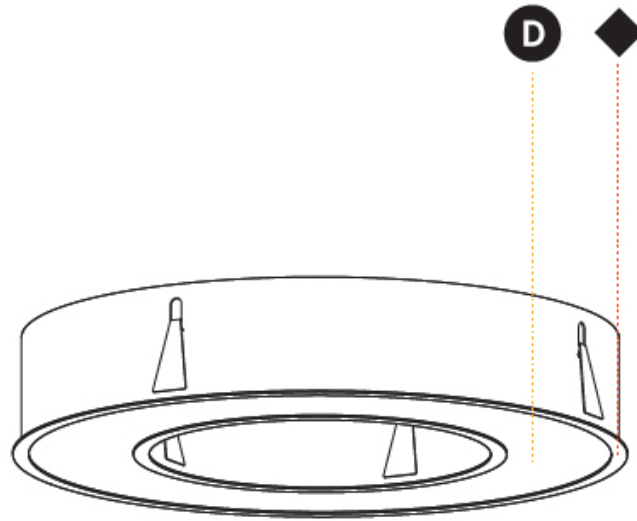

GLORIOUS 150 RECESSED

A37500-

PROJECT _____

TYPE _____

SPECIFIER _____

QUANTITY _____

DATE _____