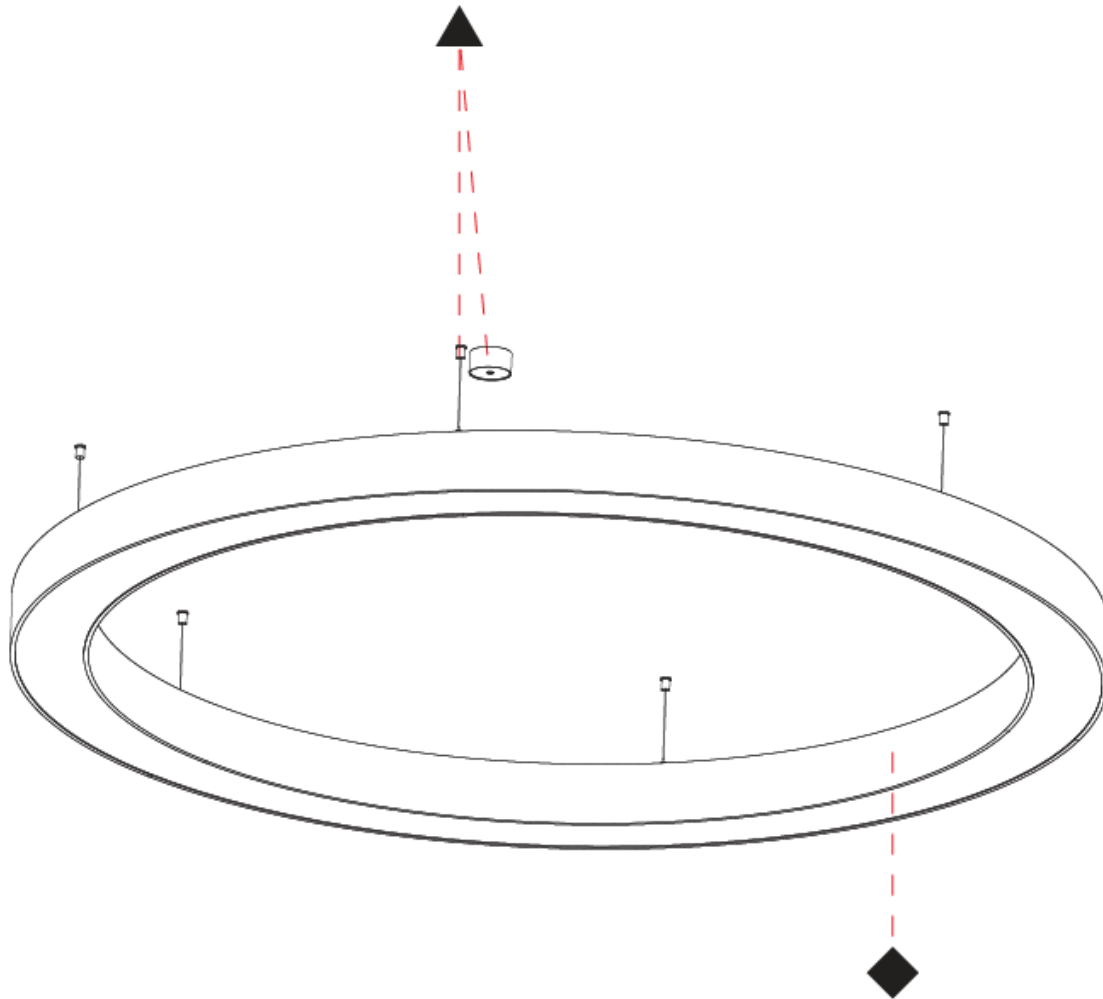

GLORIOUS 150 SUSPENSION

A30235-

PROJECT	_____
TYPE	_____
SPECIFIER	_____
QUANTITY	_____
DATE	_____

A