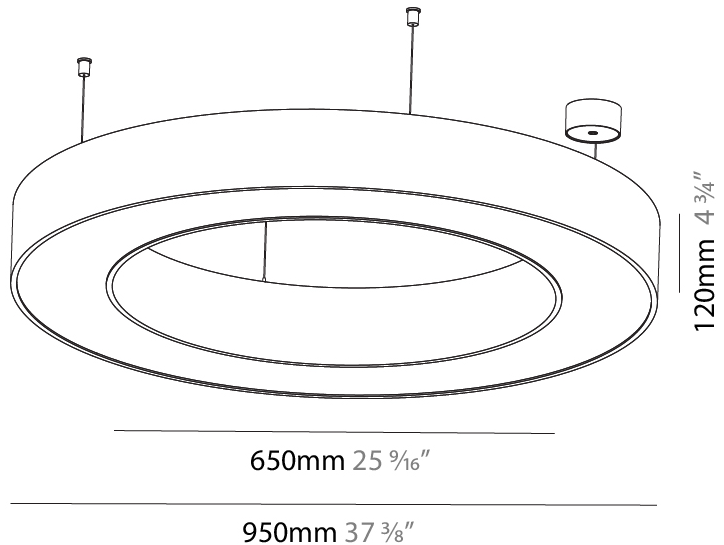

GENERAL

Series: Glorious
Subseries: Glorious 150
Partner: Prolicht
Division: Architectural
Installation: Suspension
Product Type: Pendant
Mounting Location: Ceiling
Light Distribution: Direct / Indirect

PHYSICAL

Shape: Round
Diameter (mm): 950
Diameter (in): 37 ³/₈
Height (mm): 120
Height (in): 4 ³/₄
Max. Overall Height (mm): 2120
Max. Overall Height (in): 83 ⁷/₁₆
Weight (kg): 10.395
Weight (lbs): 22.92
Diffuser: [PMMA - Opal or Micro-Prism](#)
Fixture Finish: [SSR / BKV / CWI / CRY / HAB / UFT / ITA / RUA / FTG / MYG / LOD / PUS / FRO / FUP / KIA / POP / BLS / SPG / MEY / GOH / CHC / COM / ABZ / JAG / OBR / MOS / ROR](#)
Fixture Material: [PMMA / Aluminum](#)

ELECTRICAL

Lamp Type: LED (Zhaga Standard)
Input Wattage (W): 63.6
Total Output Wattage (W): 52 / 41.6 (3500K)
Dimming: [0-10V Dimming / Phase Dimming (120Vac Only)](#)
Driver Included: Yes
Driver Location: Integrated
Driver Type: Constant Current
Driver Class: Class 2
Input Voltage (V): 120 - 277
Constant Current (MA): 350 / 900/400 (3500K)

LED

Color Temperature (°K): [2700 / 3000 / 3500 / 4000](#)
Max. Delivered Lumen (lm): Max 6185 (4008 Dir / 2176 Ind)
Nominal Lumen (lm): Max 8732
CRI: >90 CRI
Efficiency (%): 69
Lamp Life (hrs): 50000

OPTICAL

RATINGS AND CERTIFICATIONS

Certified By: Certified for North American Standards
IP rating: IP20