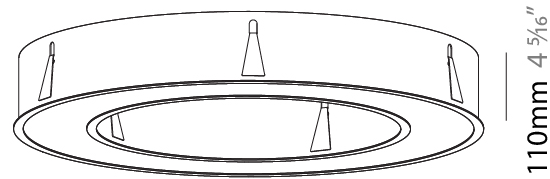

GENERAL

Series: Glorious
Subseries: Glorious 150
Partner: Prolicht
Division: Architectural
Installation: Recessed
Product Type: Ceiling Recessed
Mounting Location: Ceiling
Light Distribution: Direct

PHYSICAL

Shape: Round
Diameter (mm): 970
Diameter (in): 38 ³/₁₆
Height (mm): 110
Height (in): 4 ⁵/₁₆
Min. Recessing Depth (mm): 120
Min. Recessing Depth (in): 4 ³/₄
Weight (kg): 11.164
Weight (lbs): 24.61
Diffuser: [PMMA - Opal or Micro-Prism](#)
Fixture Finish: [SSR / BKV / CWI / CRY / HAB / UFT / ITA / RUA / FTG / MYG / LOD / PUS / FRO / FUP / KIA / POP / BLS / SPG / MEY / GOH / CHC / COM / ABZ / JAG / OBR / MOS / ROR](#)
Fixture Material: [PMMA / Aluminum](#)
Cut-out Measurements: Dia. 960mm / 37 13/16"

ELECTRICAL

Lamp Type: LED (Zhaga Standard)
Input Wattage (W): 44.1
Total Output Wattage (W): 36 / 28.8 (3500K)
Dimming: [0-10V Dimming / Phase Dimming (120Vac Only)](#)
Driver Included: Yes
Driver Location: Integrated
Driver Type: Constant Current - 120 / 277Vac
Driver Class: Class 2
Input Voltage (V): 120 - 277
Constant Current (MA): 350 / 900 (3500K)

LED

Color Temperature (°K): [2700 / 3000 / 3500 / 4000](#)
Max. Delivered Lumen (lm): Max 4008
Nominal Lumen (lm): Max 6045
CRI: >90 CRI
Efficiency (%): 65
Lamp Life (hrs): 50000

OPTICAL

RATINGS AND CERTIFICATIONS

Certified By: Certified for North American Standards
IP rating: IP20

PROJECT
TYPE
SPECIFIER
QUANTITY
DATE

Ø 628mm 24 ³/₄"

Ø 970mm 38 ³/₁₆ "

110mm 4 ⁵/₁₆"

960mm x 640mm
37 ¹³/₁₆" x 25 ³/₁₆"

120mm
4 ³/₄"

10 - 15mm
3 ¹/₈" - 9 ¹/₁₆"